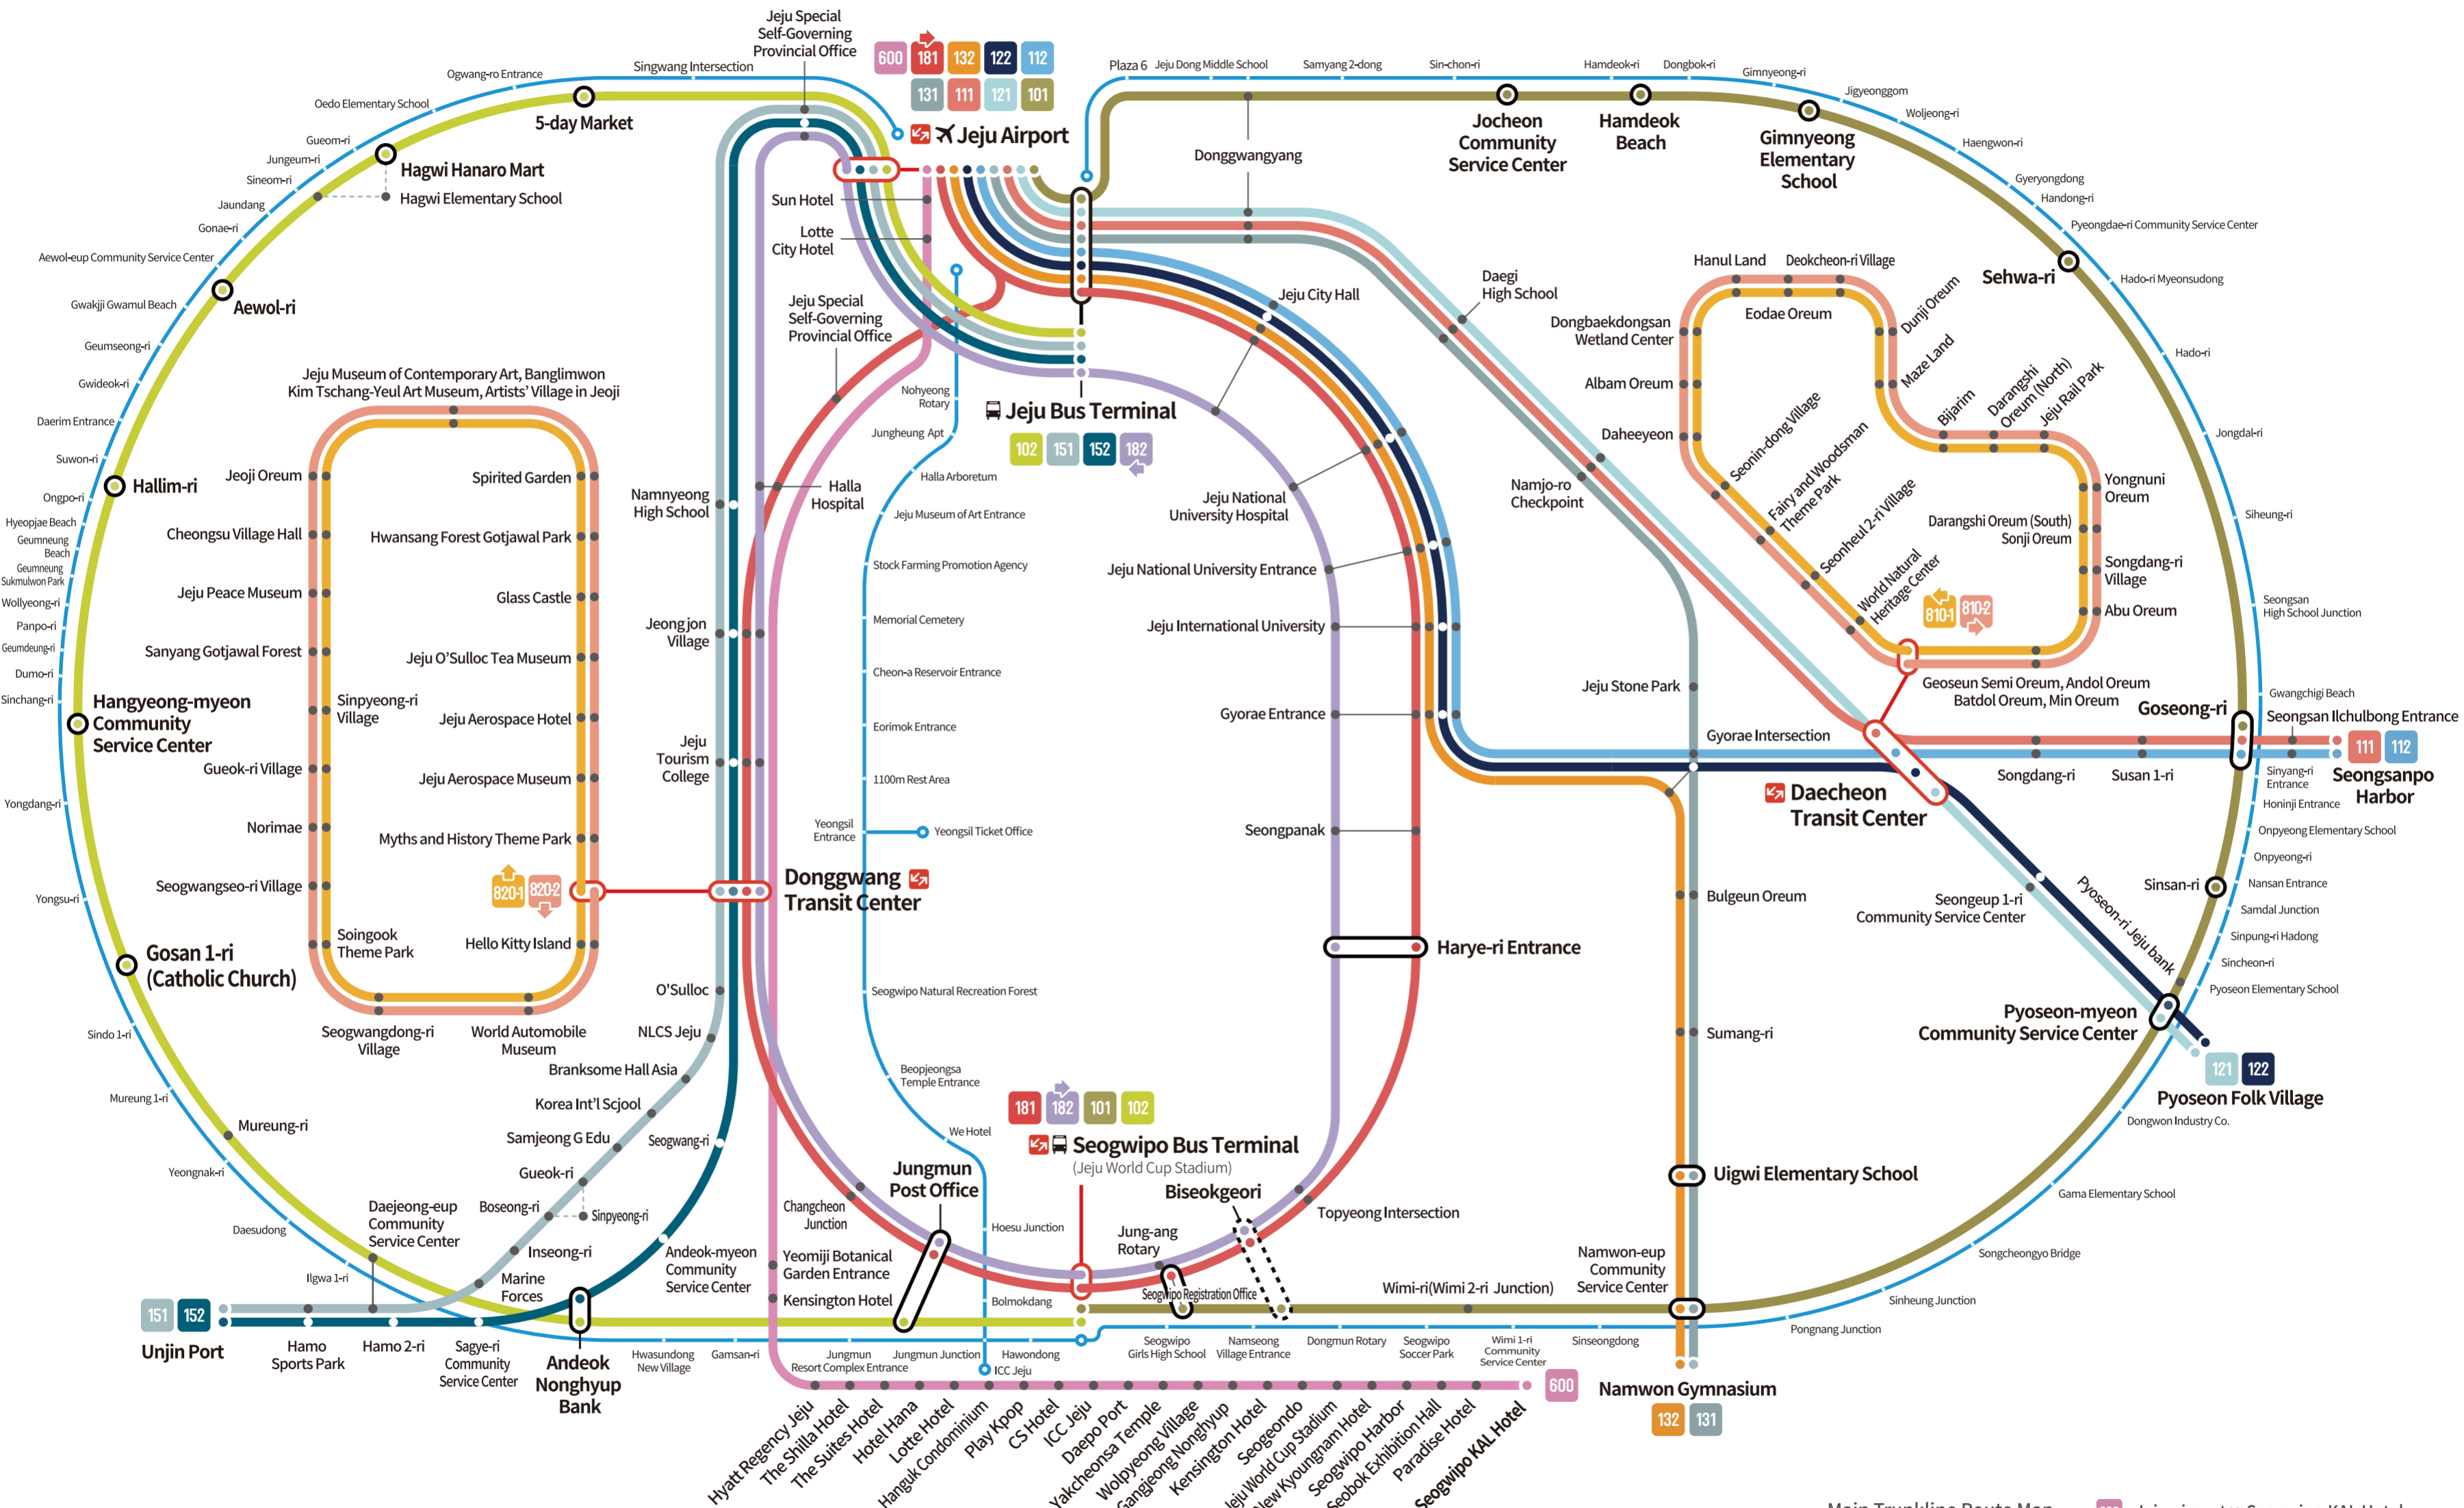

Express and Trunkline Bus Route Map

Inquiry on Bus Routes and Operations | 064)120

064)120

Transfer Area (circle with dots) Departure/Terminus (square with dots)
Transfer Center (square with dots) Bus Stop (circle)

* The routes below may be different from actual routes. * Bus operation is subject to change depending on road or weather conditions.

- 181 Jeju → 5·16-ro → Seogwipo → Pyeonghwa-ro → Jeju
- 151 Jeju ↔ Pyeonghwa-ro ↔ Education City ↔ Daejeong
- 131 Jeju ↔ Beonnyeong-ro ↔ Namjo-ro ↔ Namwon
- 111 Jeju ↔ Beonnyeong-ro ↔ Seongsan
- 121 Jeju ↔ Beonnyeong-ro ↔ Pyoseon
- 101 Jeju ↔ Dongilju-ro ↔ Seogwipo
- 810-1 810-2 Eastern District Tourist Area Circulation Bus
- 182 Jeju → Pyeonghwa-ro → Seogwipo → 5·16-ro → Jeju
- 152 Jeju ↔ Pyeonghwa-ro ↔ Hwasun ↔ Daejeong
- 132 Jeju ↔ Bijarim-ro ↔ Namjo-ro ↔ Namwon
- 112 Jeju ↔ Bijarim-ro ↔ Seongsan
- 122 Jeju ↔ Bijarim-ro ↔ Pyoseon
- 102 Jeju ↔ Seoilju-ro ↔ Seogwipo
- 820-1 820-2 Western District Tourist Area Circulation Bus
- 600 Jeju airport ↔ Seogwipo KAL Hotel